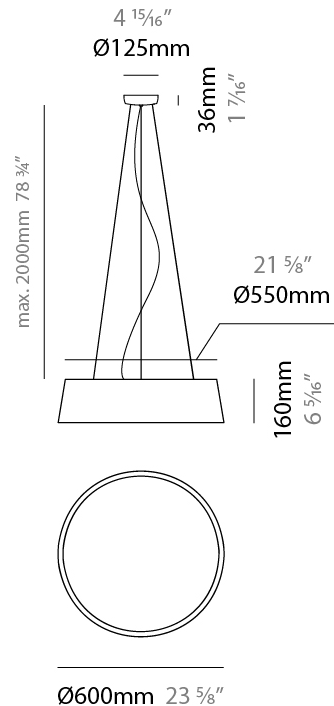

D111063-

base number _____
Finish Options _____
Finish Options _____

1. To build a product code in our configurator select the specify button on the base model # product page
2. To build a manual product code on this datasheet choose from the options listed below in blue font and add the suffix to the base model #

GENERAL

Series: Drum _____
Brand: Ole _____
Division: Design _____
Mounting Type: Suspension _____
Mounting Location: Ceiling _____
Subcategory: Up/Down Light _____

PHYSICAL

Shape: Drum _____
Diameter (mm): 600 _____
Diameter (in): 23 ⁵/₈ _____
Height (mm): 160 _____
Height (in): 6 ³/₁₆ _____
Max. Overall Height (mm): 2160 _____
Max. Overall Height (in): 85 ¹/₁₆ _____
Light Distribution: Direct / Indirect _____
Weight (kg): 3.3 _____
Weight (lbs): 7.26 _____
Fixture Finish: BEI / BLK / BLU / COG / DGN / GRY / MRN / MOC / MUS / OLV / SIL / STN / TER / WHI _____
Holder Finish: BLK _____
Fixture Material: Fabric Cord / Metal _____
Cable Details: 2000mm Cable _____
Upon Request: Other fabric cord colors available upon request (see downloadable finish chart) _____

ELECTRICAL

Number of Lamps: 3 _____
Lamp Type: LED Retrofit _____
Lamp Shape: A19 _____
Bulb Included: Bulb Not Included _____
Max. Wattage Per Lamp (W): 15 _____
Lamp Base: E26 _____
Input Voltage (V): 120 _____
Upon Request: 277Vac / GU24 _____

LED

OPTICAL

RATINGS AND CERTIFICATIONS

Certified By: Certified for North American Standards _____
IP rating: IP20 _____